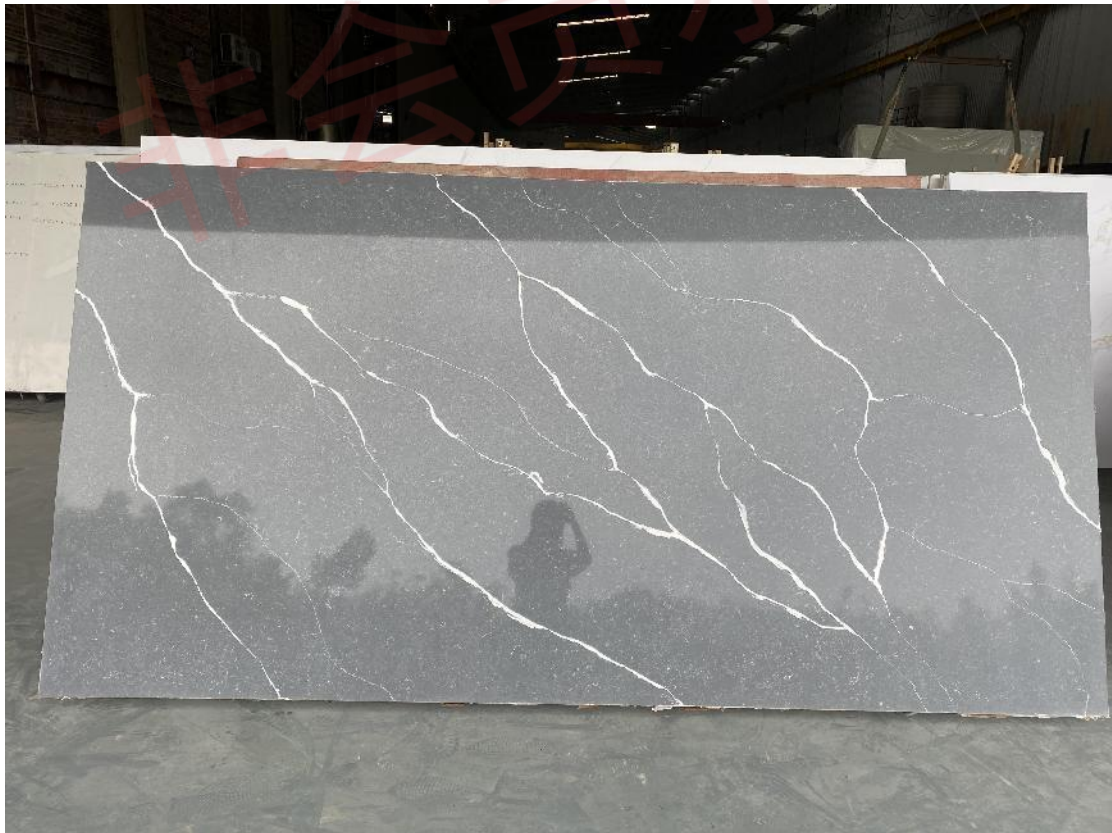

NORMAL SIZE:126'x63' & super jumbo size 138'*79'

Contact: Shaoyu WuWhatsapp & Wechat:+86 15860375986

7350

2198